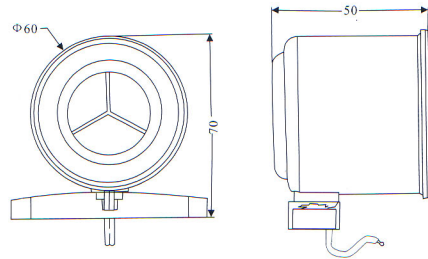

ITEM NO:GP-08

POWER:10W
FREQ.:4.3K
VOLTAGE:DC 6-15V /24
CURRENT:150mA
SOUND:1 OR 6 TONE, MELODIC
dB/M:105
MATERIAL:ABS
COLOR:BLACK
PACKING:100PCS/0.04CBM