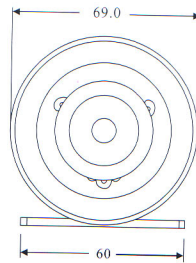

ITEM NO:GP-03
POWER:10W/15W
FREQ.:2.6K
VOLTAGE:DC 6-15V / 24V
CURRENT:150mA
SOUND:1 OR 6 TONE, MELODIC
dB/M :105/110
MATERIAL:ABS
COLOR:BLACK / WHITE
PACKING:100PCS/0.039CBM