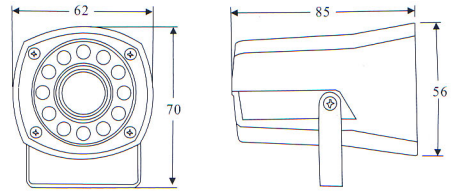

ITEM NO:GP-07

POWER:10W/15W
FREQ.:2.6K
VOLTAGE:DC 6-15V /24
CURRENT:150mA
SOUND:1 OR 6 TONE, MELODIC
dB/M:110
MATERIAL:ABS
COLOR:BLACK/RED
PACKING:100PCS/0.062CBM