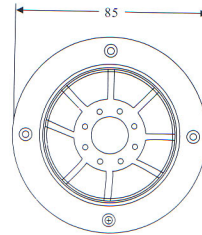

ITEM NO:GP-02
POWER:10W
FREQ.:2.6K
VOLTAGE:DC 6-15V / 24V
CURRENT:150mA
SOUND:1 OR CAR BACK, MELODIC
dB/M :110/115
MATERIAL:ABS
COLOR:BLACK / WHITE
PACKING:200PCS/0.084CBM