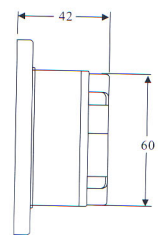

# Piezo Siren

**ITEM NO:GP-01**  
 POWER:10W  
 FREQ.:4.3K  
 VOLTAGE:DC 6-15V / 24V  
 CURRENT:120mA  
 SOUND:1 OR 6 TONE, MELODIC  
 dB/M:105  
 MATERIAL:ABS  
 COLOR:BLACK / WHITE  
 PACKING:200PCS/0.032CBM

**ITEM NO:GP-02**  
 POWER:10W  
 FREQ.:2.6K  
 VOLTAGE:DC 6-15V / 24V  
 CURRENT:150mA  
 SOUND:1 OR CAR BACK, MELODIC  
 dB/M :110/115  
 MATERIAL:ABS  
 COLOR:BLACK / WHITE  
 PACKING:200PCS/0.084CBM