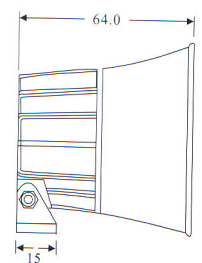

ITEM NO:GP-03
POWER:10W/15W
FREQ.:2.6K
VOLTAGE:DC 6-15V / 24V
CURRENT:150mA
SOUND:1 OR 6 TONE, MELODIC
dB/M :105/110
MATERIAL:ABS
COLOR:BLACK / WHITE
PACKING:100PCS/0.039CBM