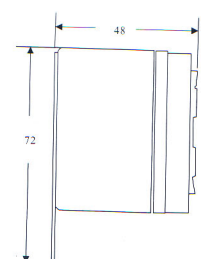

ITEM NO:GP-06
POWER:10W
FREQ.:2.6K
VOLTAGE:DC 6-15V / 24V
CURRENT:120mA
SOUND:1 OR 6 TONE, MELODIC
dB/M:105
MATERIAL:ABS
COLOR:BLACK/RED/WHITE
PACKING:200PCS/0.049CBM