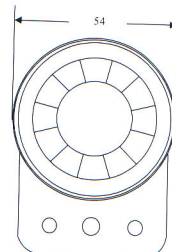

ITEM NO:GP-06
POWER:10W
FREQ.:2.6K
VOLTAGE:DC 6-15V / 24V
CURRENT:120mA
SOUND:1 OR 6 TONE, MELODIC
dB/M:105
MATERIAL:ABS
COLOR:BLACK/RED/WHITE
PACKING:200PCS/0.049CBM