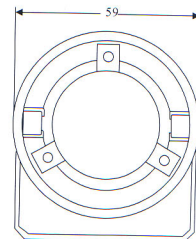

ITEM NO:GP-04
POWER:10W
FREQ.:4.3K
VOLTAGE:DC 6-15V / 24V
CURRENT:120mA
SOUND:1 OR 6 TONE, MELODIC
dB/M:105
MATERIAL :ABS
COLOR:BLACK
PACKING:200PCS/0.033CBM