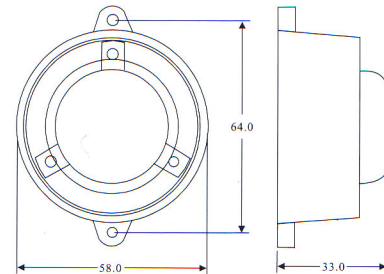

ITEM NO:GP-11

POWER:10W
FREQ.:4.3K
VOLTAGE:DC 6-15V /24
CURRENT:180mA
SOUND:1 OR 6 TONE, MELODIC
dB/M:105
MATERIAL:ABS
COLOR:BLACK
PACKING:100PCS/0.028CBM