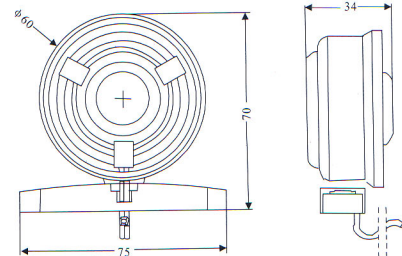

ITEM NO:GP-10

POWER:10W
FREQ.:4.3K
VOLTAGE:DC 6-15V /24
CURRENT:180mA
SOUND:1 OR 6 TONE, MELODIC
dB/M:105
MATERIAL:ABS
COLOR:BLACK
PACKING:100PCS/0.028CBM