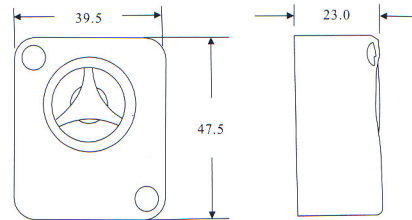

ITEM NO:GP-09

POWER:10W
FREQ.:4.3K
VOLTAGE:DC 6-15V /24
CURRENT:150mA
SOUND:1 OR 6 TONE, MELODIC
dB/M:105
MATERIAL:ABS
COLOR:BLACK/WHITE
PACKING:200PCS/0.02CBM